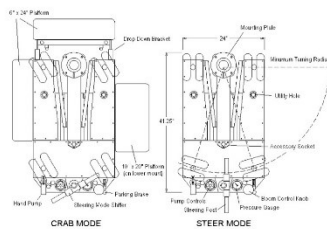

ALSO AVAILABLE

Hydraulic Crab-steering dolly pkg.

Dana Dolly

Generators & Distro