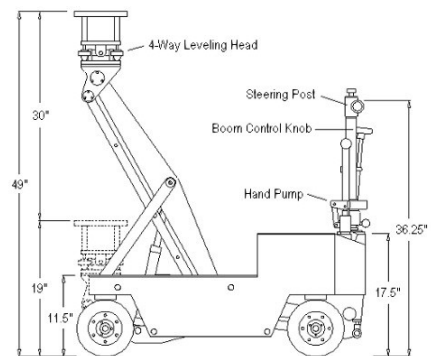

# VECTOR DOLLY

## HYDROLIC/CRAB STEER

BY PREMIERE STUDIO EQUIPMENT

Features two steering modes, rear wheel steer and all wheel crab, with infinite crab rotation. A hydraulic accumulator system for smooth and quiet boom movement, lifting a camera with straight vertical movement.

- Electric Charging
- Boom Control knob
- Hand pump charge
- Shift steering modes on the fly
- 4-Way Leveling Head
- Boom Speed Limiters for Precise Boom Control

**Comes with parts accessory dolly, two seats, track wheels, 12" & 6" riser, 3' Ubangi, front and side platforms.**