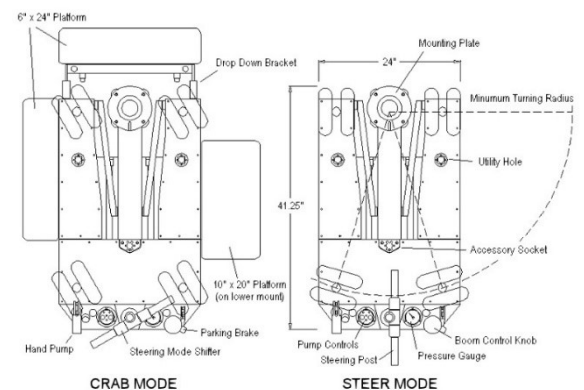

## HYDROLIC/CRAB STEER

BY PREMIERE STUDIO EQUIPMENT

Features two steering modes, rear wheel steer and all wheel crab, with infinite crab rotation. A hydraulic accumulator system for smooth and quiet boom movement, lifting a camera with straight vertical movement.

- Electric Charging
- Boom Control knob
- Hand pump charge
- Shift steering modes on the fly
- 4-Way Leveling Head
- Boom Speed Limiters for Precise Boom Control

**Comes with parts accessory dolly, two seats, track wheels, 12" & 6" riser, 3' Ubangi, front and side platforms.**